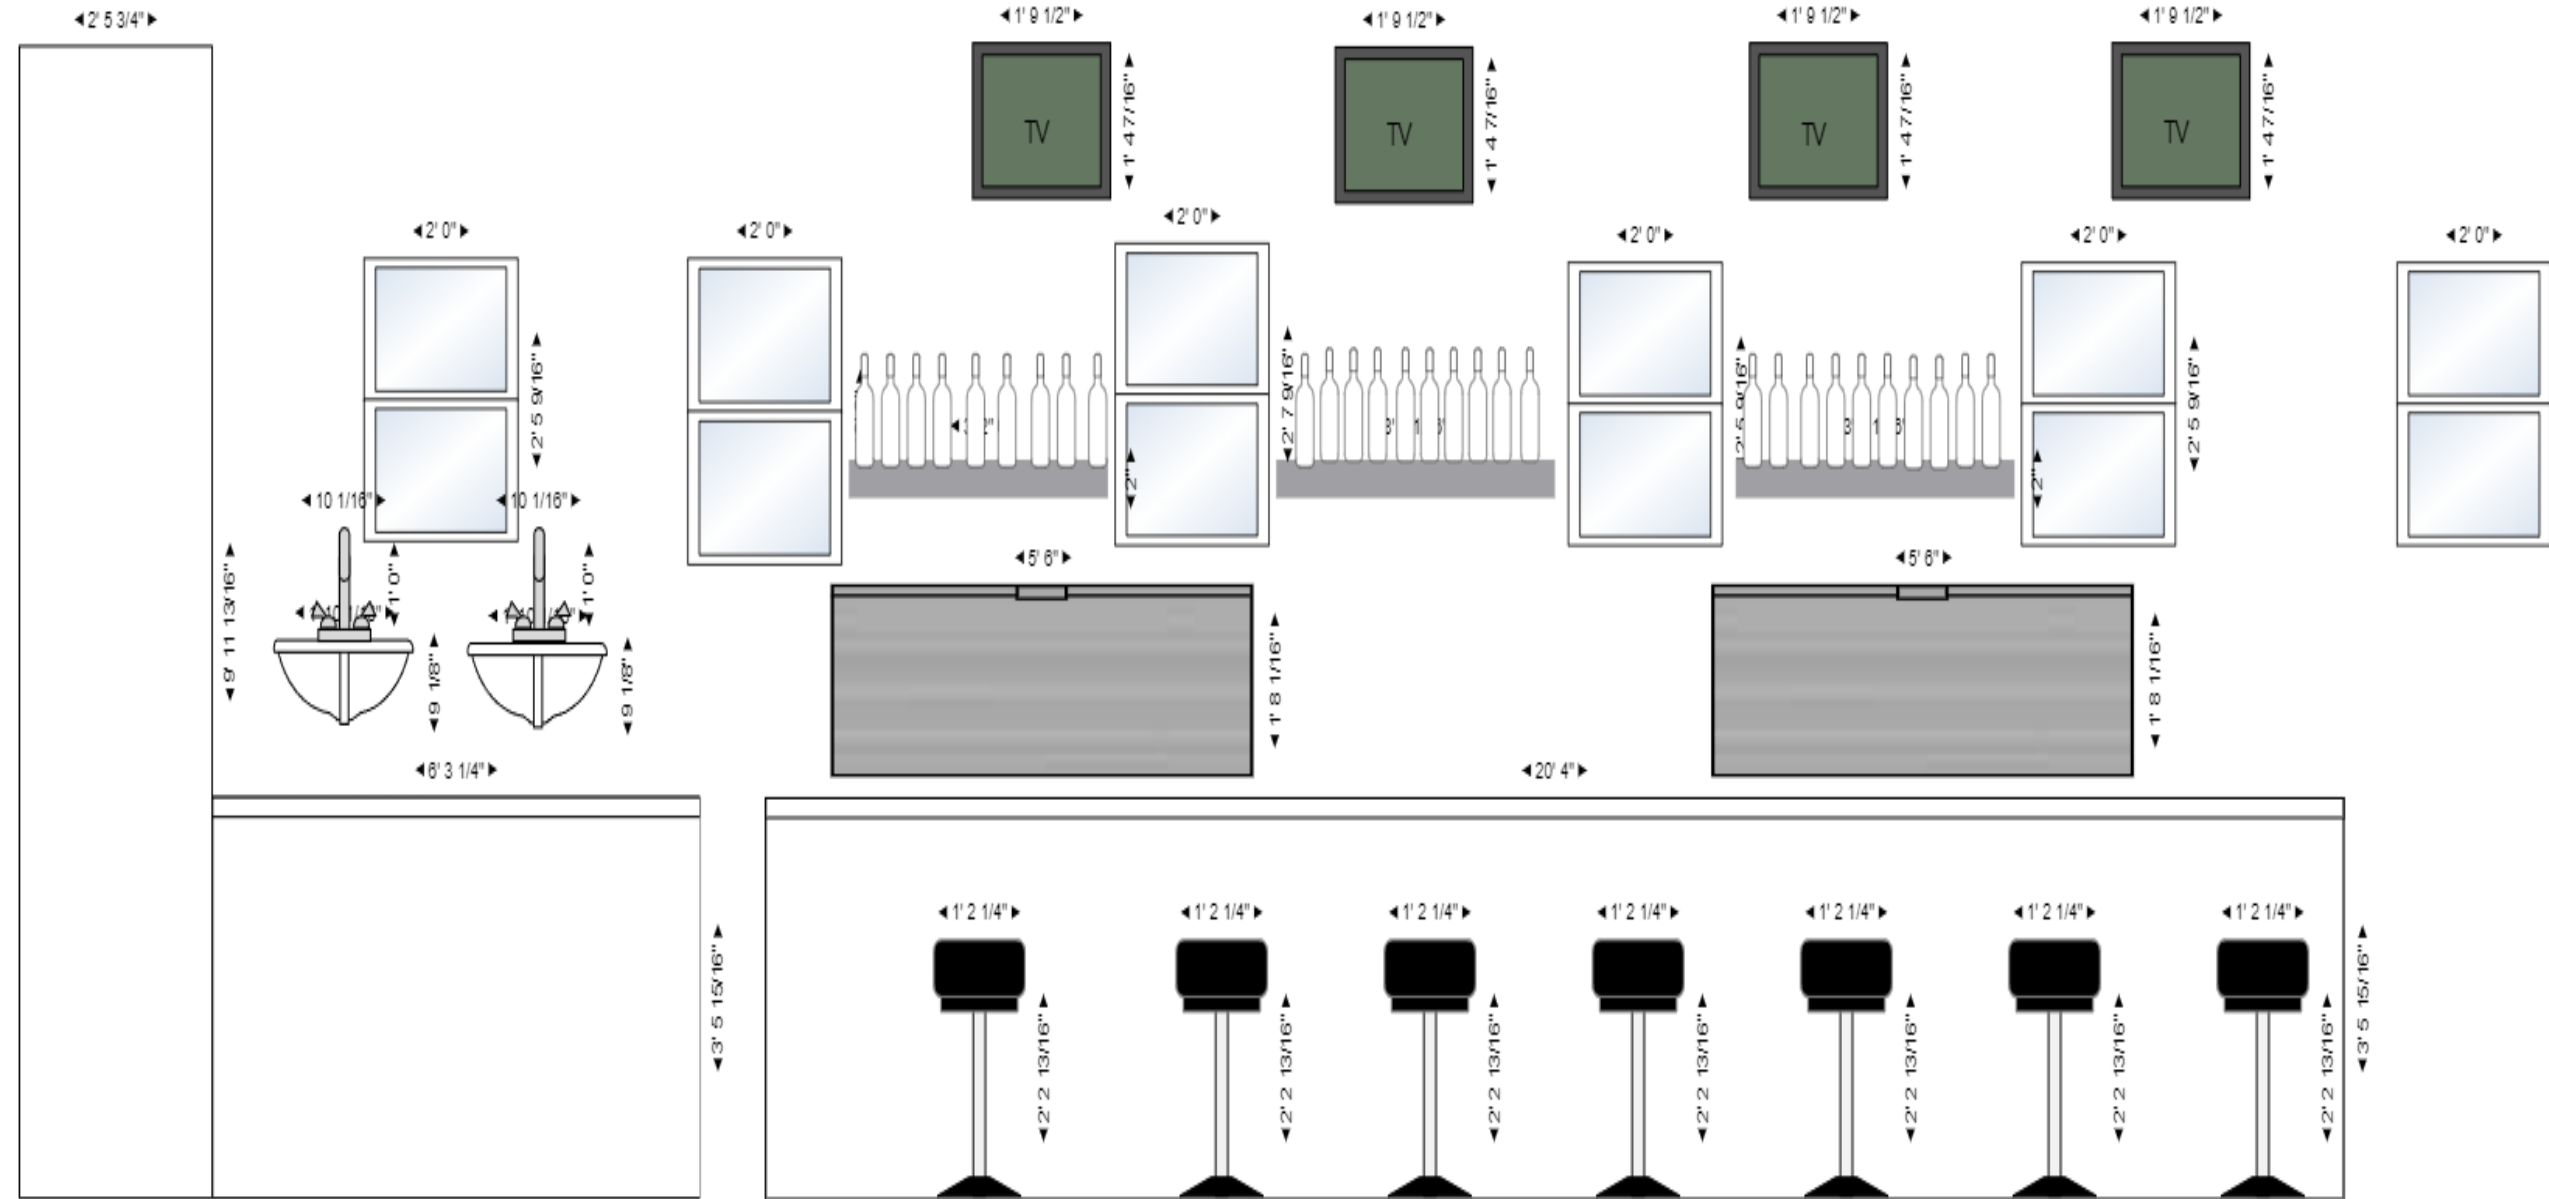

Insight on how it will look on the inside